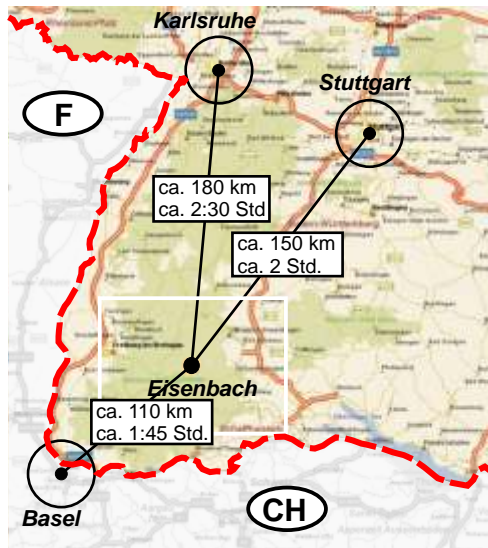

## Direction to F. Morat & Co. GmbH

Picture 1

The F. Morat & Co. GmbH is located in the south-west of Germany (see picture 1).

### from the A5

A5 exit Freiburg-Mitte (62) on the B31  
direction Titisee-Neustadt

Exit Neustadt-Mitte  
direction Eisenbach (see picture 2)

### from the A81

A81 exit Geisingen (38) on the B31  
direction Titisee-Neustadt

Exit Neustadt-Mitte  
direction Eisenbach (see picture 2)

Picture 2