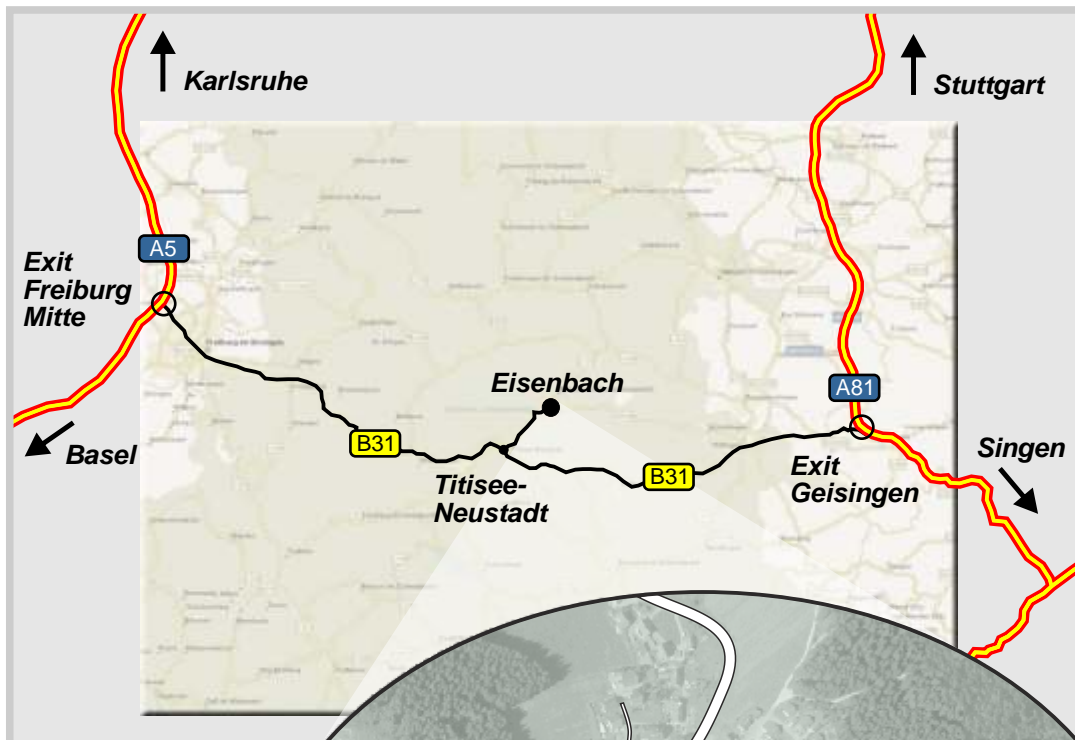

### from the A5

A5 exit Freiburg-Mitte (62) on the B31  
direction Titisee-Neustadt

Exit Neustadt-Mitte  
direction Eisenbach (see picture 2)

### from the A81

A81 exit Geisingen (38) on the B31  
direction Titisee-Neustadt

Exit Neustadt-Mitte  
direction Eisenbach (see picture 2)

Picture 2